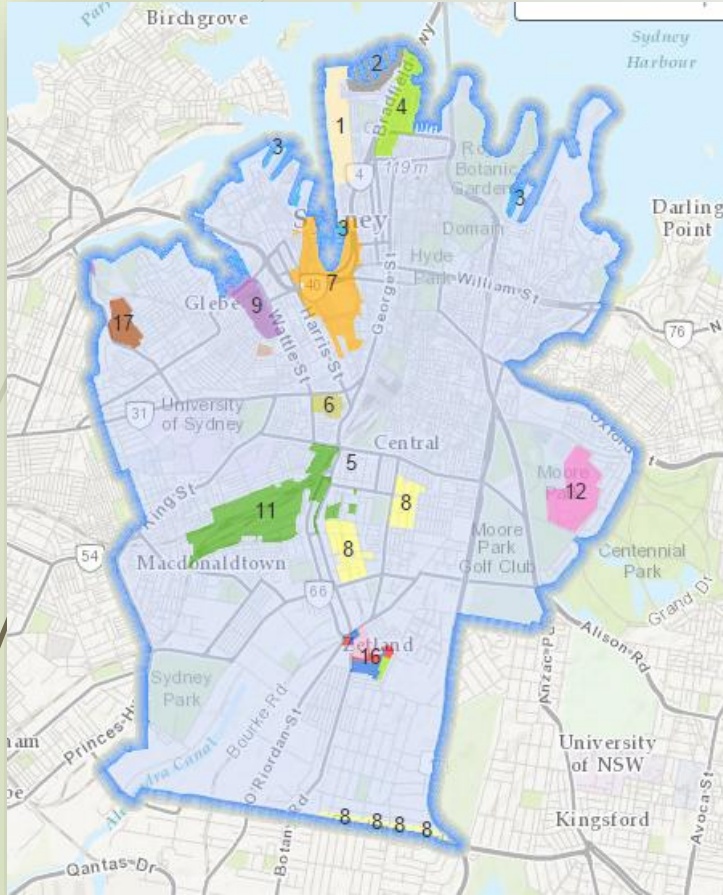

What makes Sydney a world class city?

Councillor Angela Vithoukias

@clr_angela

What's shaping Sydney?

Government agencies & authorities

Planning controls

Major developments

Community consultation, active citizenship coupled with engaged leadership

- Active Citizenship – the point method?
- Collaboration
- Best and brightest

'The advent of local council community strategic plans creates an untapped resource to inform state level strategic planning'.